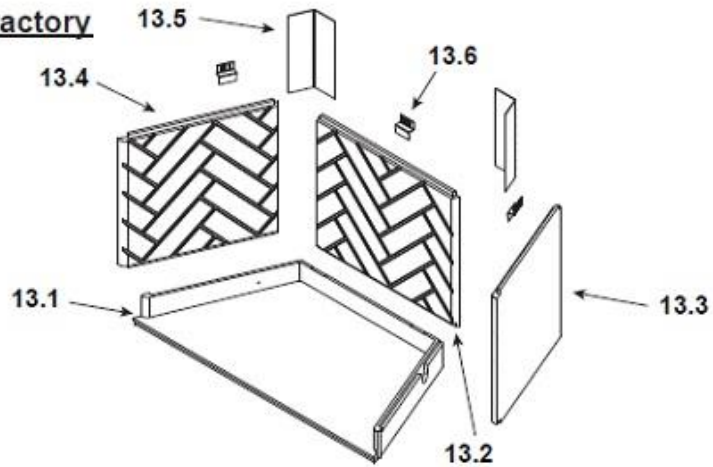

Quadra-Fire Villa 36 Gas Fireplace

ITEM	DESCRIPTION	COMMENTS	PART NUMBER
	Hearth Kit w/Logs, 24" NG		4072-180
For valve and log service parts see the instructions included in the above kits.			
	On/Off Valve		15697
1	Top Standoff	Qty 4 req	4044-111
2	Non-combustible Lip, 36"		4072-254
3	Non-combustible Front		4072-174
4	Hood		4072-244
5	Upper Trim	Post install, must order CUST4004-107	4072-121
6	Left Side Trim		4072-125
7	Firescreen Rod	1 piece	4072-133
8	Firescreen Assembly		4072-019
9	Lower Trim	Post install, must order CUST4004-107	4072-120
10	Right Side Trim		4072-124
11	Nailing Flange	Qty 4 req	4044-161
	Conversion Kit,LP		LPK-ODVILLAG
	Installation Instructions and Owner's Manual		4072-170

#12 Traditional Refractory

ITEM	DESCRIPTION	COMMENTS	PART NUMBER
Traditional Refractory			
12.1	Hearth Refractory, 36.38" F x 17.88" D x 21.18 B		SRV4072-158
12.2	Back Refractory, 17.25" H x 20.93" W		4072-102
12.3	Side Refractory, 17.25" H x 18.21" W	Qty 2 req	4072-103
12.4	Corner Shield	Qty 2 req	4072-145
12.5	Retainer	Qty 3 req	4072-250

#13 Herringbone Refractory

Herringbone Refractory			
13.1	Hearth Refractory, 36.38" F x 17.88" D x 21.18 B		SRV4072-158
13.2	Back Refractory, 17.25" H x 20.93" W		4072-106
13.3	Side Refractory, Right, 17.25" H x 18.21" W		4072-108
13.4	Side Refractory, Left, 17.25" H x 18.21" W		4072-109
13.5	Corner Shield	Qty 2 req	4072-145
13.6	Retainer	Qty 3 req	4072-250