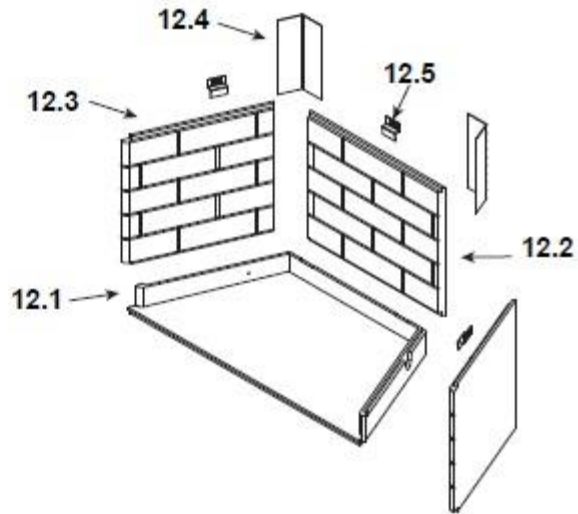

Quadra-Fire Villa 36 Gas Fireplace

ITEM	DESCRIPTION	COMMENTS	PART NUMBER
	Hearth Kit w/Logs, 24" NG		4072-180
For valve and log service parts see the instructions included in the above kits.			
	On/Off Valve		15697
1	Top Standoff	Qty 4 req	4044-111
2	Non-combustible Lip, 36"		4072-254
3	Non-combustible Front		4072-174
4	Hood		4072-244
5	Upper Trim	Post install, must order CUST4004-107	4072-121
6	Left Side Trim		4072-125
7	Firescreen Rod	1 piece	4072-133
8	Firescreen Assembly		4072-019
9	Lower Trim	Post install, must order CUST4004-107	4072-120
10	Right Side Trim		4072-124
11	Nailing Flange	Qty 4 req	4044-161
	Conversion Kit,LP		LPK-ODVILLAG
	Installation Instructions and Owner's Manual		4072-170

#12 Traditional Refractory

ITEM	DESCRIPTION	COMMENTS	PART NUMBER
Traditional Refractory			
12.1	Hearth Refractory, 36.38" F x 17.88" D x 21.18 B		SRV4072-158
12.2	Back Refractory, 17.25" H x 20.93" W		4072-102
12.3	Side Refractory, 17.25" H x 18.21" W	Qty 2 req	4072-103
12.4	Corner Shield	Qty 2 req	4072-145
12.5	Retainer	Qty 3 req	4072-250

#13 Herringbone Refractory

Herringbone Refractory			
13.1	Hearth Refractory, 36.38" F x 17.88" D x 21.18 B		SRV4072-158
13.2	Back Refractory, 17.25" H x 20.93" W		4072-106
13.3	Side Refractory, Right, 17.25" H x 18.21" W		4072-108
13.4	Side Refractory, Left, 17.25" H x 18.21" W		4072-109
13.5	Corner Shield	Qty 2 req	4072-145
13.6	Retainer	Qty 3 req	4072-250