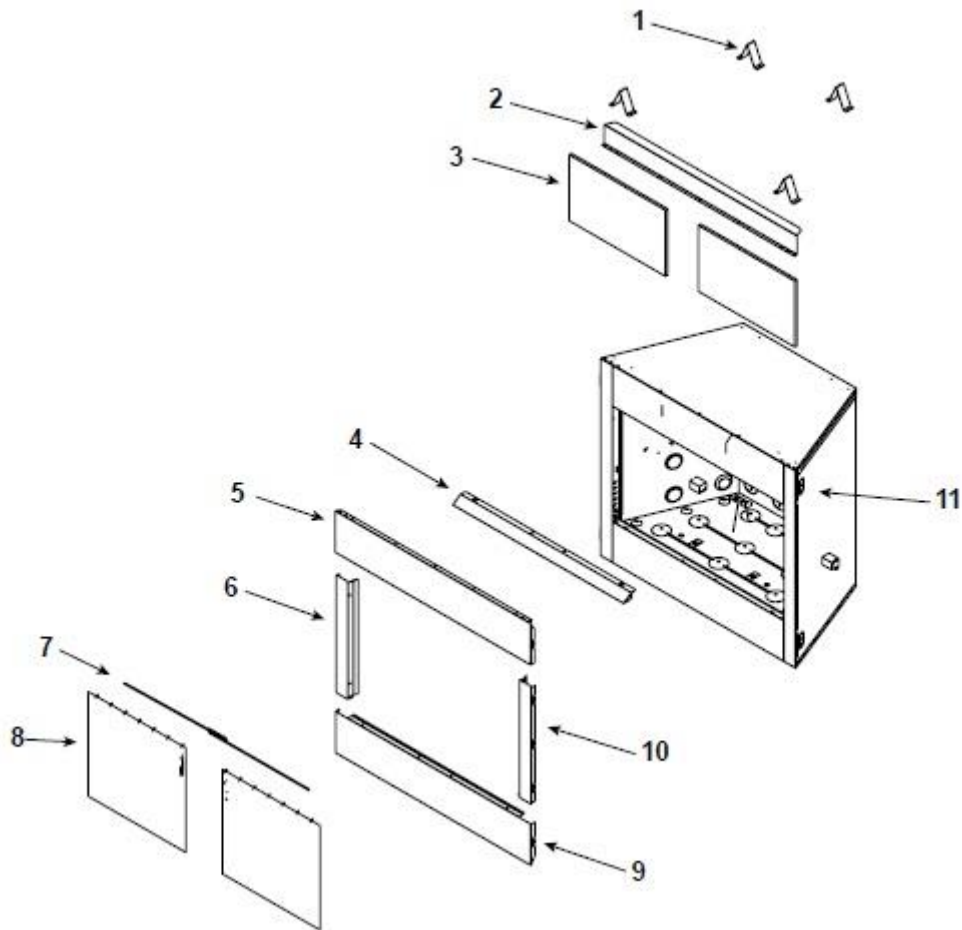

Quadra-Fire Villa 36 Gas Fireplace

ITEM	DESCRIPTION	COMMENTS	PART NUMBER
	Hearth Kit w/Logs, 24" NG		4072-180
For valve and log service parts see the instructions included in the above kits.			
	On/Off Valve		15697
1	Top Standoff	Qty 4 req	4044-111
2	Non-combustible Lip, 36"		4072-254
3	Non-combustible Front		4072-174
4	Hood		4072-244
5	Upper Trim	Post install, must order CUST4004-107	4072-121
6	Left Side Trim		4072-125
7	Firescreen Rod	1 piece	4072-133
8	Firescreen Assembly		4072-019
9	Lower Trim	Post install, must order CUST4004-107	4072-120
10	Right Side Trim		4072-124
11	Nailing Flange	Qty 4 req	4044-161
	Conversion Kit,LP		LPK-ODVILLAG
	Installation Instructions and Owner's Manual		4072-170

#12 Traditional Refractory

ITEM	DESCRIPTION	COMMENTS	PART NUMBER
Traditional Refractory			
12.1	Hearth Refractory, 36.38" F x 17.88" D x 21.18 B		SRV4072-158
12.2	Back Refractory, 17.25" H x 20.93" W		4072-102
12.3	Side Refractory, 17.25" H x 18.21" W	Qty 2 req	4072-103
12.4	Corner Shield	Qty 2 req	4072-145
12.5	Retainer	Qty 3 req	4072-250

#13 Herringbone Refractory

Herringbone Refractory			
13.1	Hearth Refractory, 36.38" F x 17.88" D x 21.18 B		SRV4072-158
13.2	Back Refractory, 17.25" H x 20.93" W		4072-106
13.3	Side Refractory, Right, 17.25" H x 18.21" W		4072-108
13.4	Side Refractory, Left, 17.25" H x 18.21" W		4072-109
13.5	Corner Shield	Qty 2 req	4072-145
13.6	Retainer	Qty 3 req	4072-250